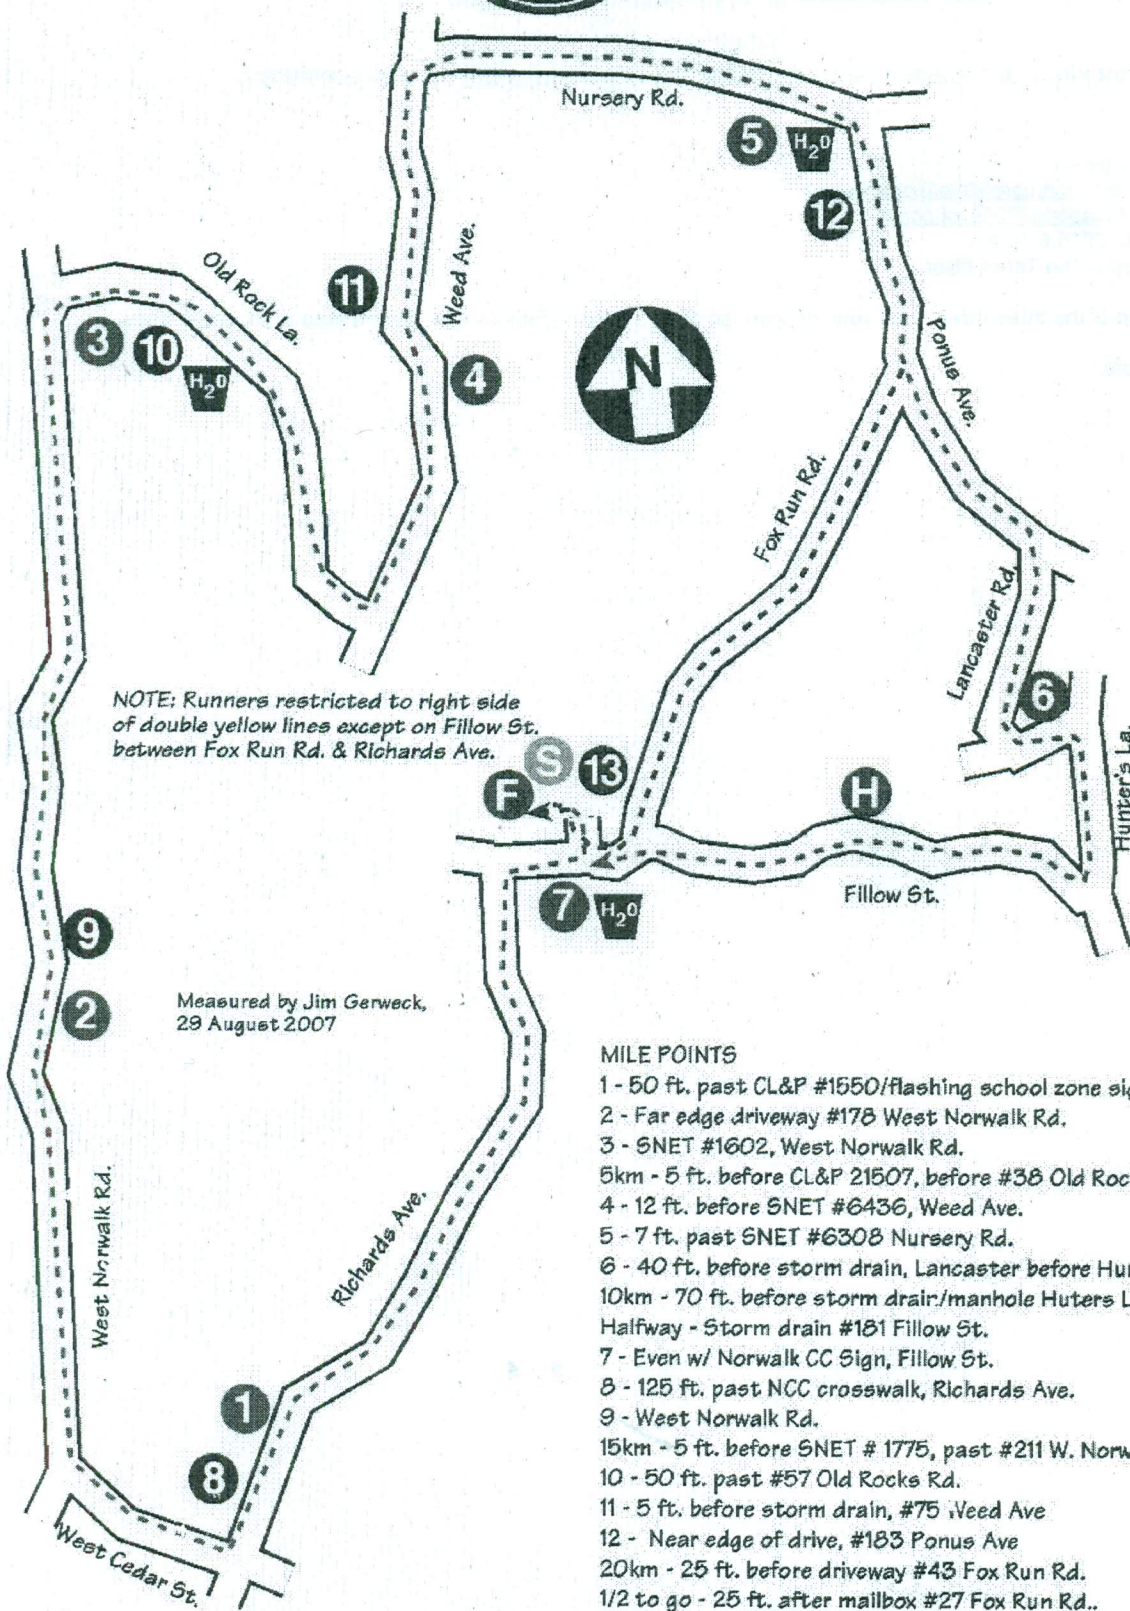

WEST NORWALK HALF MARATHON

13.1 Miles, Norwalk, CT

CT10013JRG

NOTE: Runners restricted to right side of double yellow lines except on Fillow St. between Fox Run Rd. & Richards Ave.

Measured by Jim Gerweck, 29 August 2007

MILE POINTS

- 1 - 50 ft. past CL&P #1550/flashing school zone sign, Richards Ave.
- 2 - Far edge driveway #178 West Norwalk Rd.
- 3 - SNET #1602, West Norwalk Rd.
- 5km - 5 ft. before CL&P 21507, before #38 Old Rock Rd.
- 4 - 12 ft. before SNET #6436, Weed Ave.
- 5 - 7 ft. past SNET #6308 Nursery Rd.
- 6 - 40 ft. before storm drain, Lancaster before Hunters La..
- 10km - 70 ft. before storm drain/manhole Huters La. before Fillow St.
- Halfway - Storm drain #181 Fillow St.
- 7 - Even w/ Norwalk CC Sign, Fillow St.
- 8 - 125 ft. past NCC crosswalk, Richards Ave.
- 9 - West Norwalk Rd.
- 15km - 5 ft. before SNET # 1775, past #211 W. Norwalk Rd.
- 10 - 50 ft. past #57 Old Rocks Rd.
- 11 - 5 ft. before storm drain, #75 Weed Ave
- 12 - Near edge of drive, #183 Ponus Ave
- 20km - 25 ft. before driveway #43 Fox Run Rd.
- 1/2 to go - 25 ft. after mailbox #27 Fox Run Rd..
- 13 - Opposite #223 Fillow St.